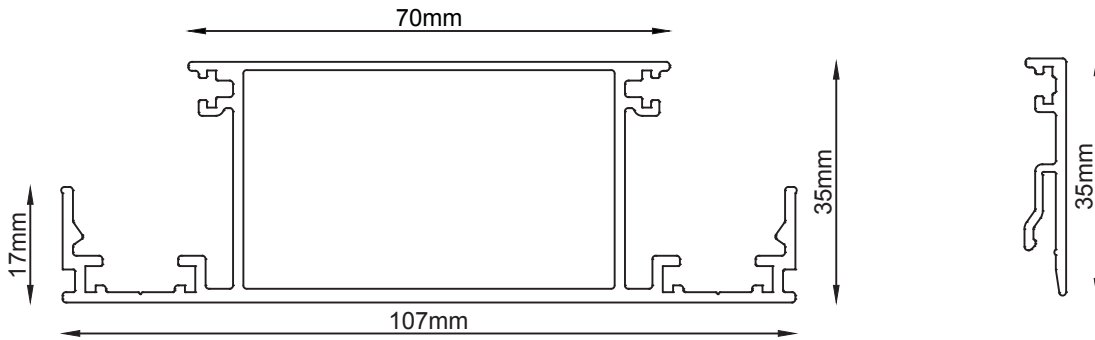

# DG110 Double Glaze Profiles

| Glass                                   | dB Ratings |
|---|------------|
| 10MM + 10MM Toughened Glass             | 40dB       |
| 12MM + 12MM Toughened Glass             | 45dB       |
| 12.8MM Acoustic + 12MM Toughened Glass  | 48dB       |
| 10.8MM Acoustic + 12.8MM Acoustic Glass | 48dB       |
| 12.8MM Acoustic + 12.8MM Acoustic Glass | 49dB       |