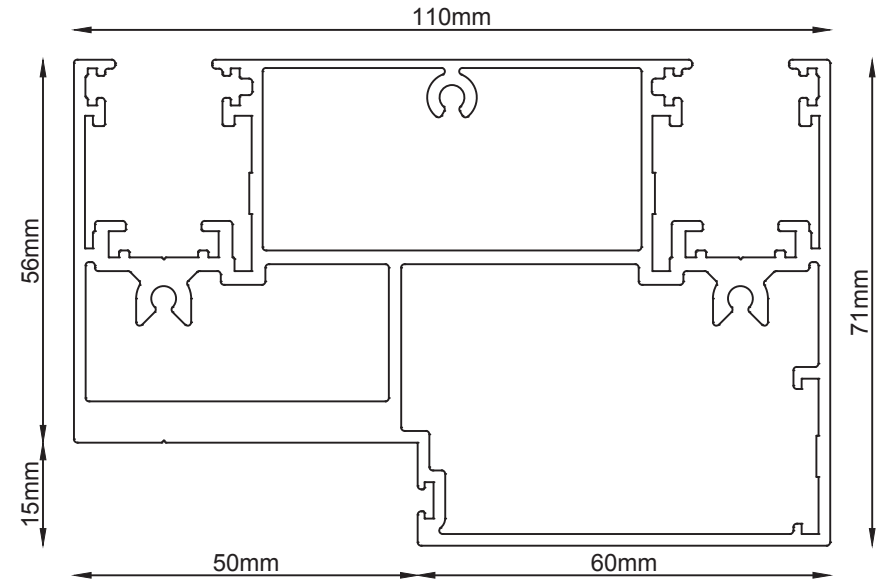

# DG110 Double Glaze Profiles

| Glass                                   | dB Ratings |
|---|------------|
| 10MM + 10MM Toughened Glass             | 40dB       |
| 12MM + 12MM Toughened Glass             | 45dB       |
| 12.8MM Acoustic + 12MM Toughened Glass  | 48dB       |
| 10.8MM Acoustic + 12.8MM Acoustic Glass | 48dB       |
| 12.8MM Acoustic + 12.8MM Acoustic Glass | 49dB       |