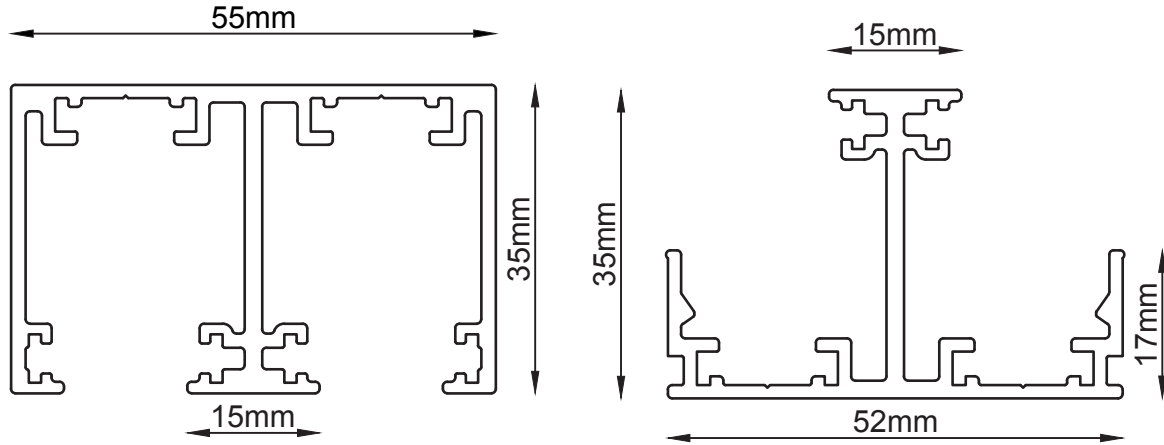

DG55 Double Glaze Profiles

Glass	dB Ratings
12MM + 12MM Toughened Glass	38dB
10.8MM Acoustic + 12MM Toughened Glass	42dB
12.8MM Acoustic + 12MM Toughened Glass	43dB
10.8MM Acoustic + 12.8MM Acoustic Glass	44dB
12.8MM Acoustic + 12.8MM Acoustic Glass	45dB