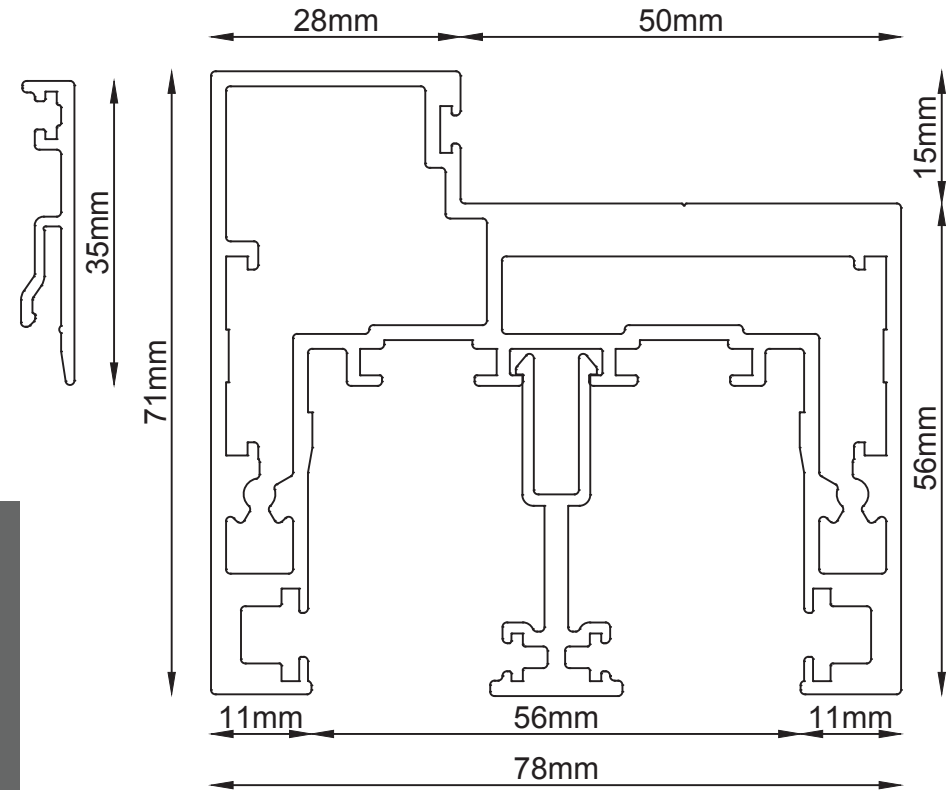

DG55 Double Glaze Profiles

Glass	dB Ratings
12MM + 12MM Toughened Glass	38dB
10.8MM Acoustic + 12MM Toughened Glass	42dB
12.8MM Acoustic + 12MM Toughened Glass	43dB
10.8MM Acoustic + 12.8MM Acoustic Glass	44dB
12.8MM Acoustic + 12.8MM Acoustic Glass	45dB