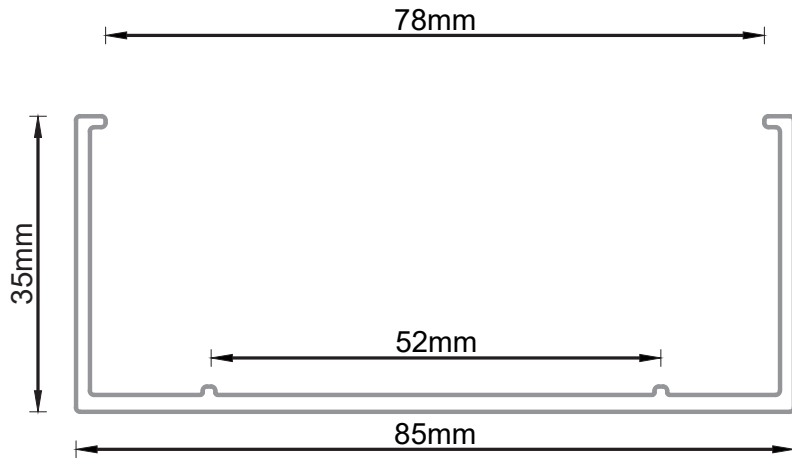

Drywall Head Channels

- Versatile. Demountable, and relocatable head channel for drywall applications.
- No wet work when used with square edge boards, cover trims and wall covering.
- Designed for 52MM and 72MM Track.