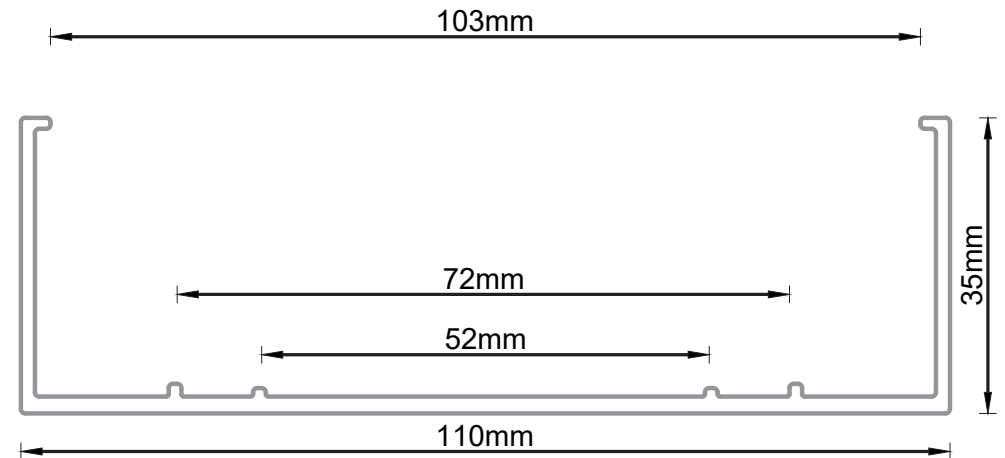

Drywall Head Channels

- Versatile. Demountable, and relocatable head channel for drywall applications.
- No wet work when used with square edge boards, cover trims and wall covering.
- Designed for 52MM and 72MM Track.