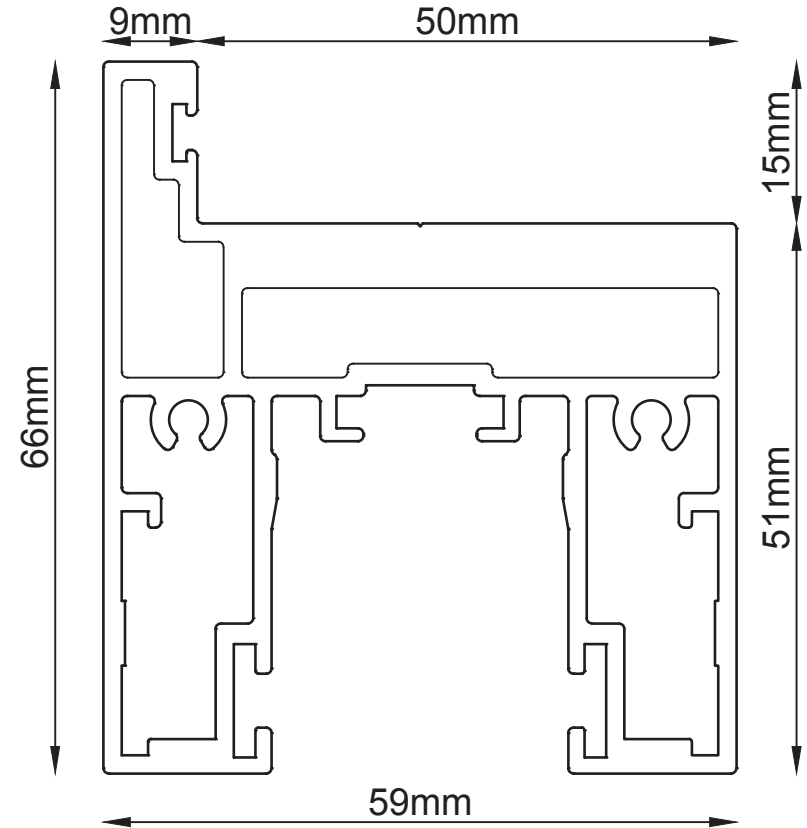

Single Glaze Profiles

Glass	dB Ratings
12MM Toughened Glass	33dB
10.8MM Acoustic Laminate Glass	39dB
12.8MM Acoustic Laminate Glass	40dB