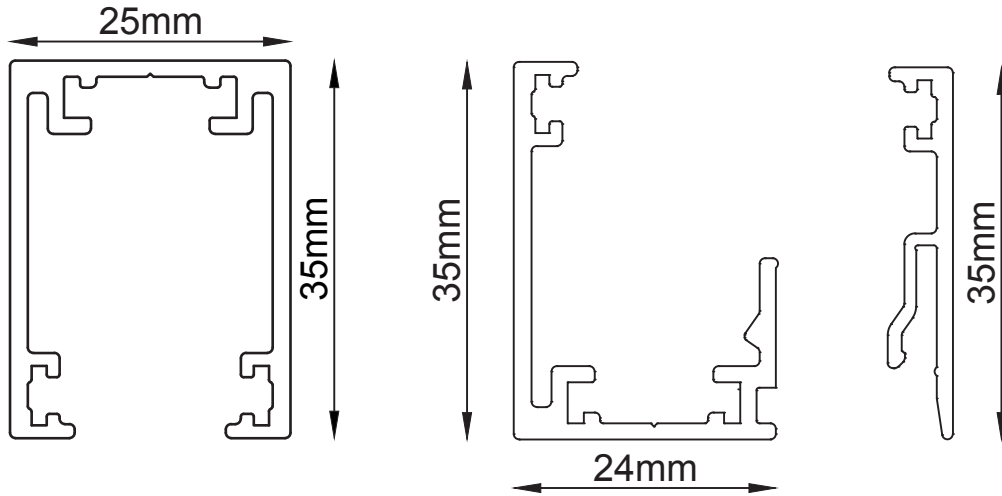

Single Glaze Profiles

Glass	dB Ratings
12MM Toughened Glass	33dB
10.8MM Acoustic Laminate Glass	39dB
12.8MM Acoustic Laminate Glass	40dB